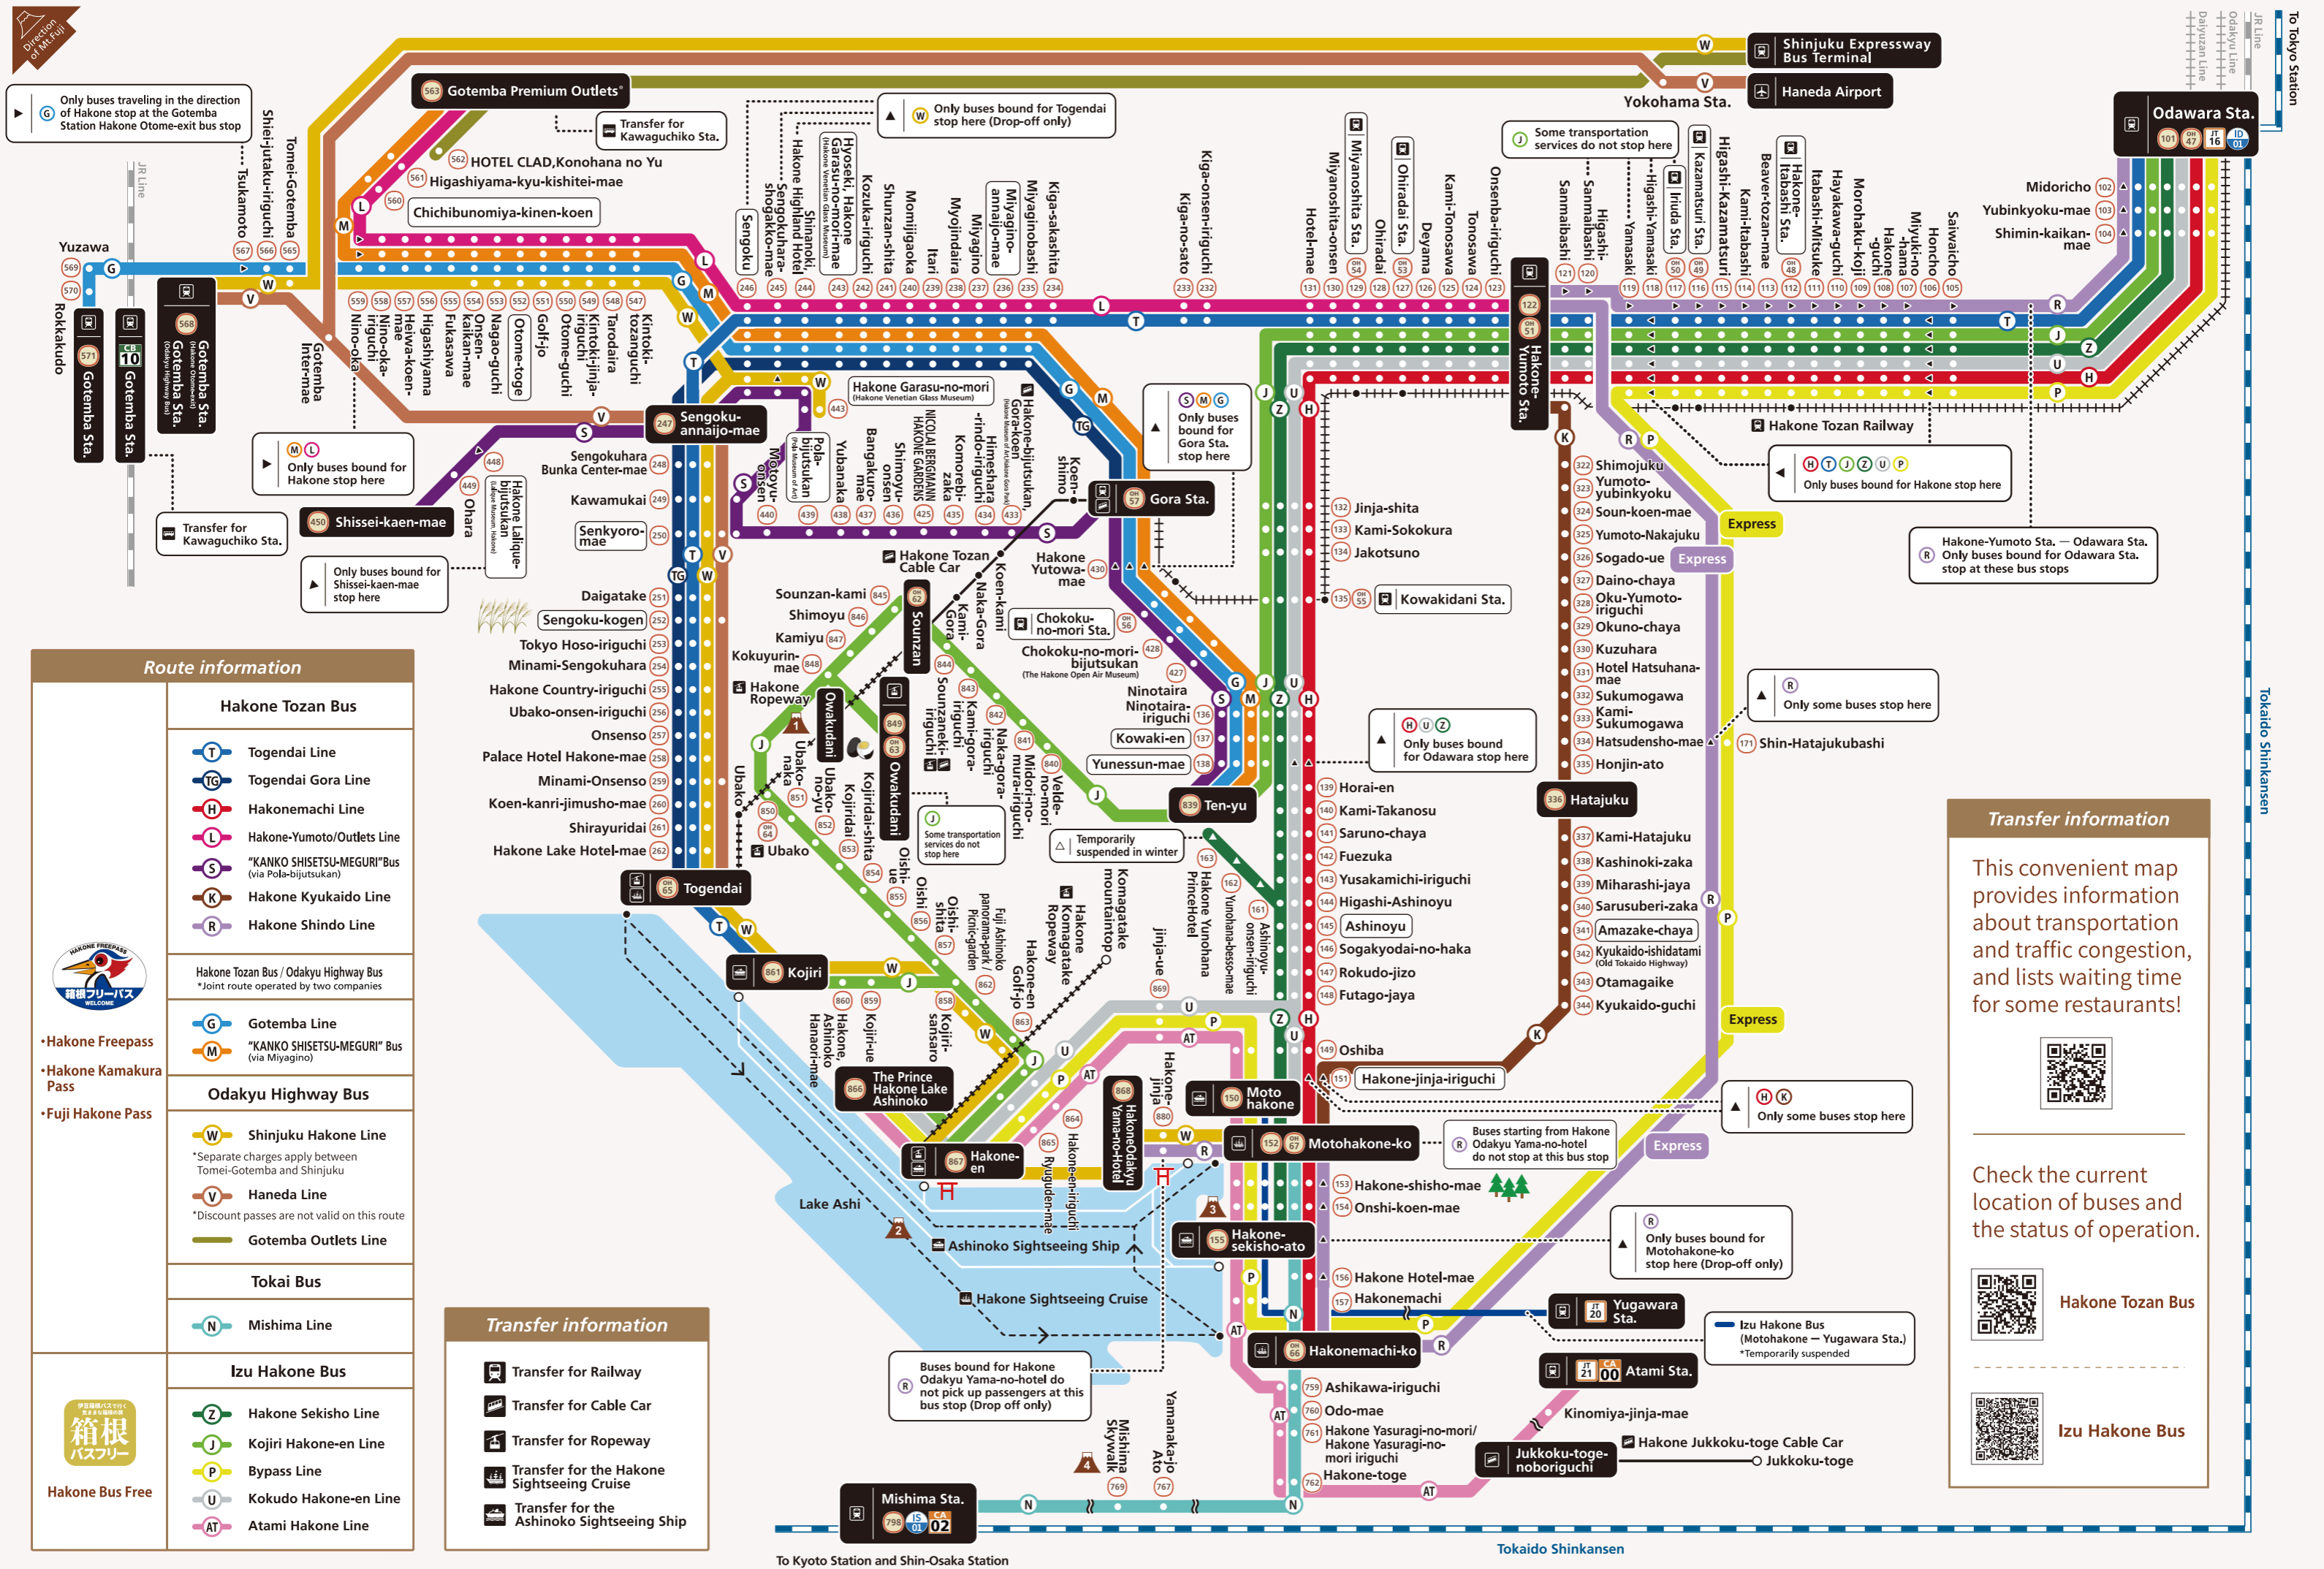

# Hakone Area Route Map

### Route information

#### Hakone Tozan Bus / Odakyu Highway Bus

\*Joint route operated by two companies

- G Gotemba Line
- M "KANKO SHISETSU-MEGURI" Bus (via Miyagino)

### Transfer information

This convenient map provides information about transportation and traffic congestion, and lists waiting time for some restaurants!

Check the current location of buses and the status of operation.