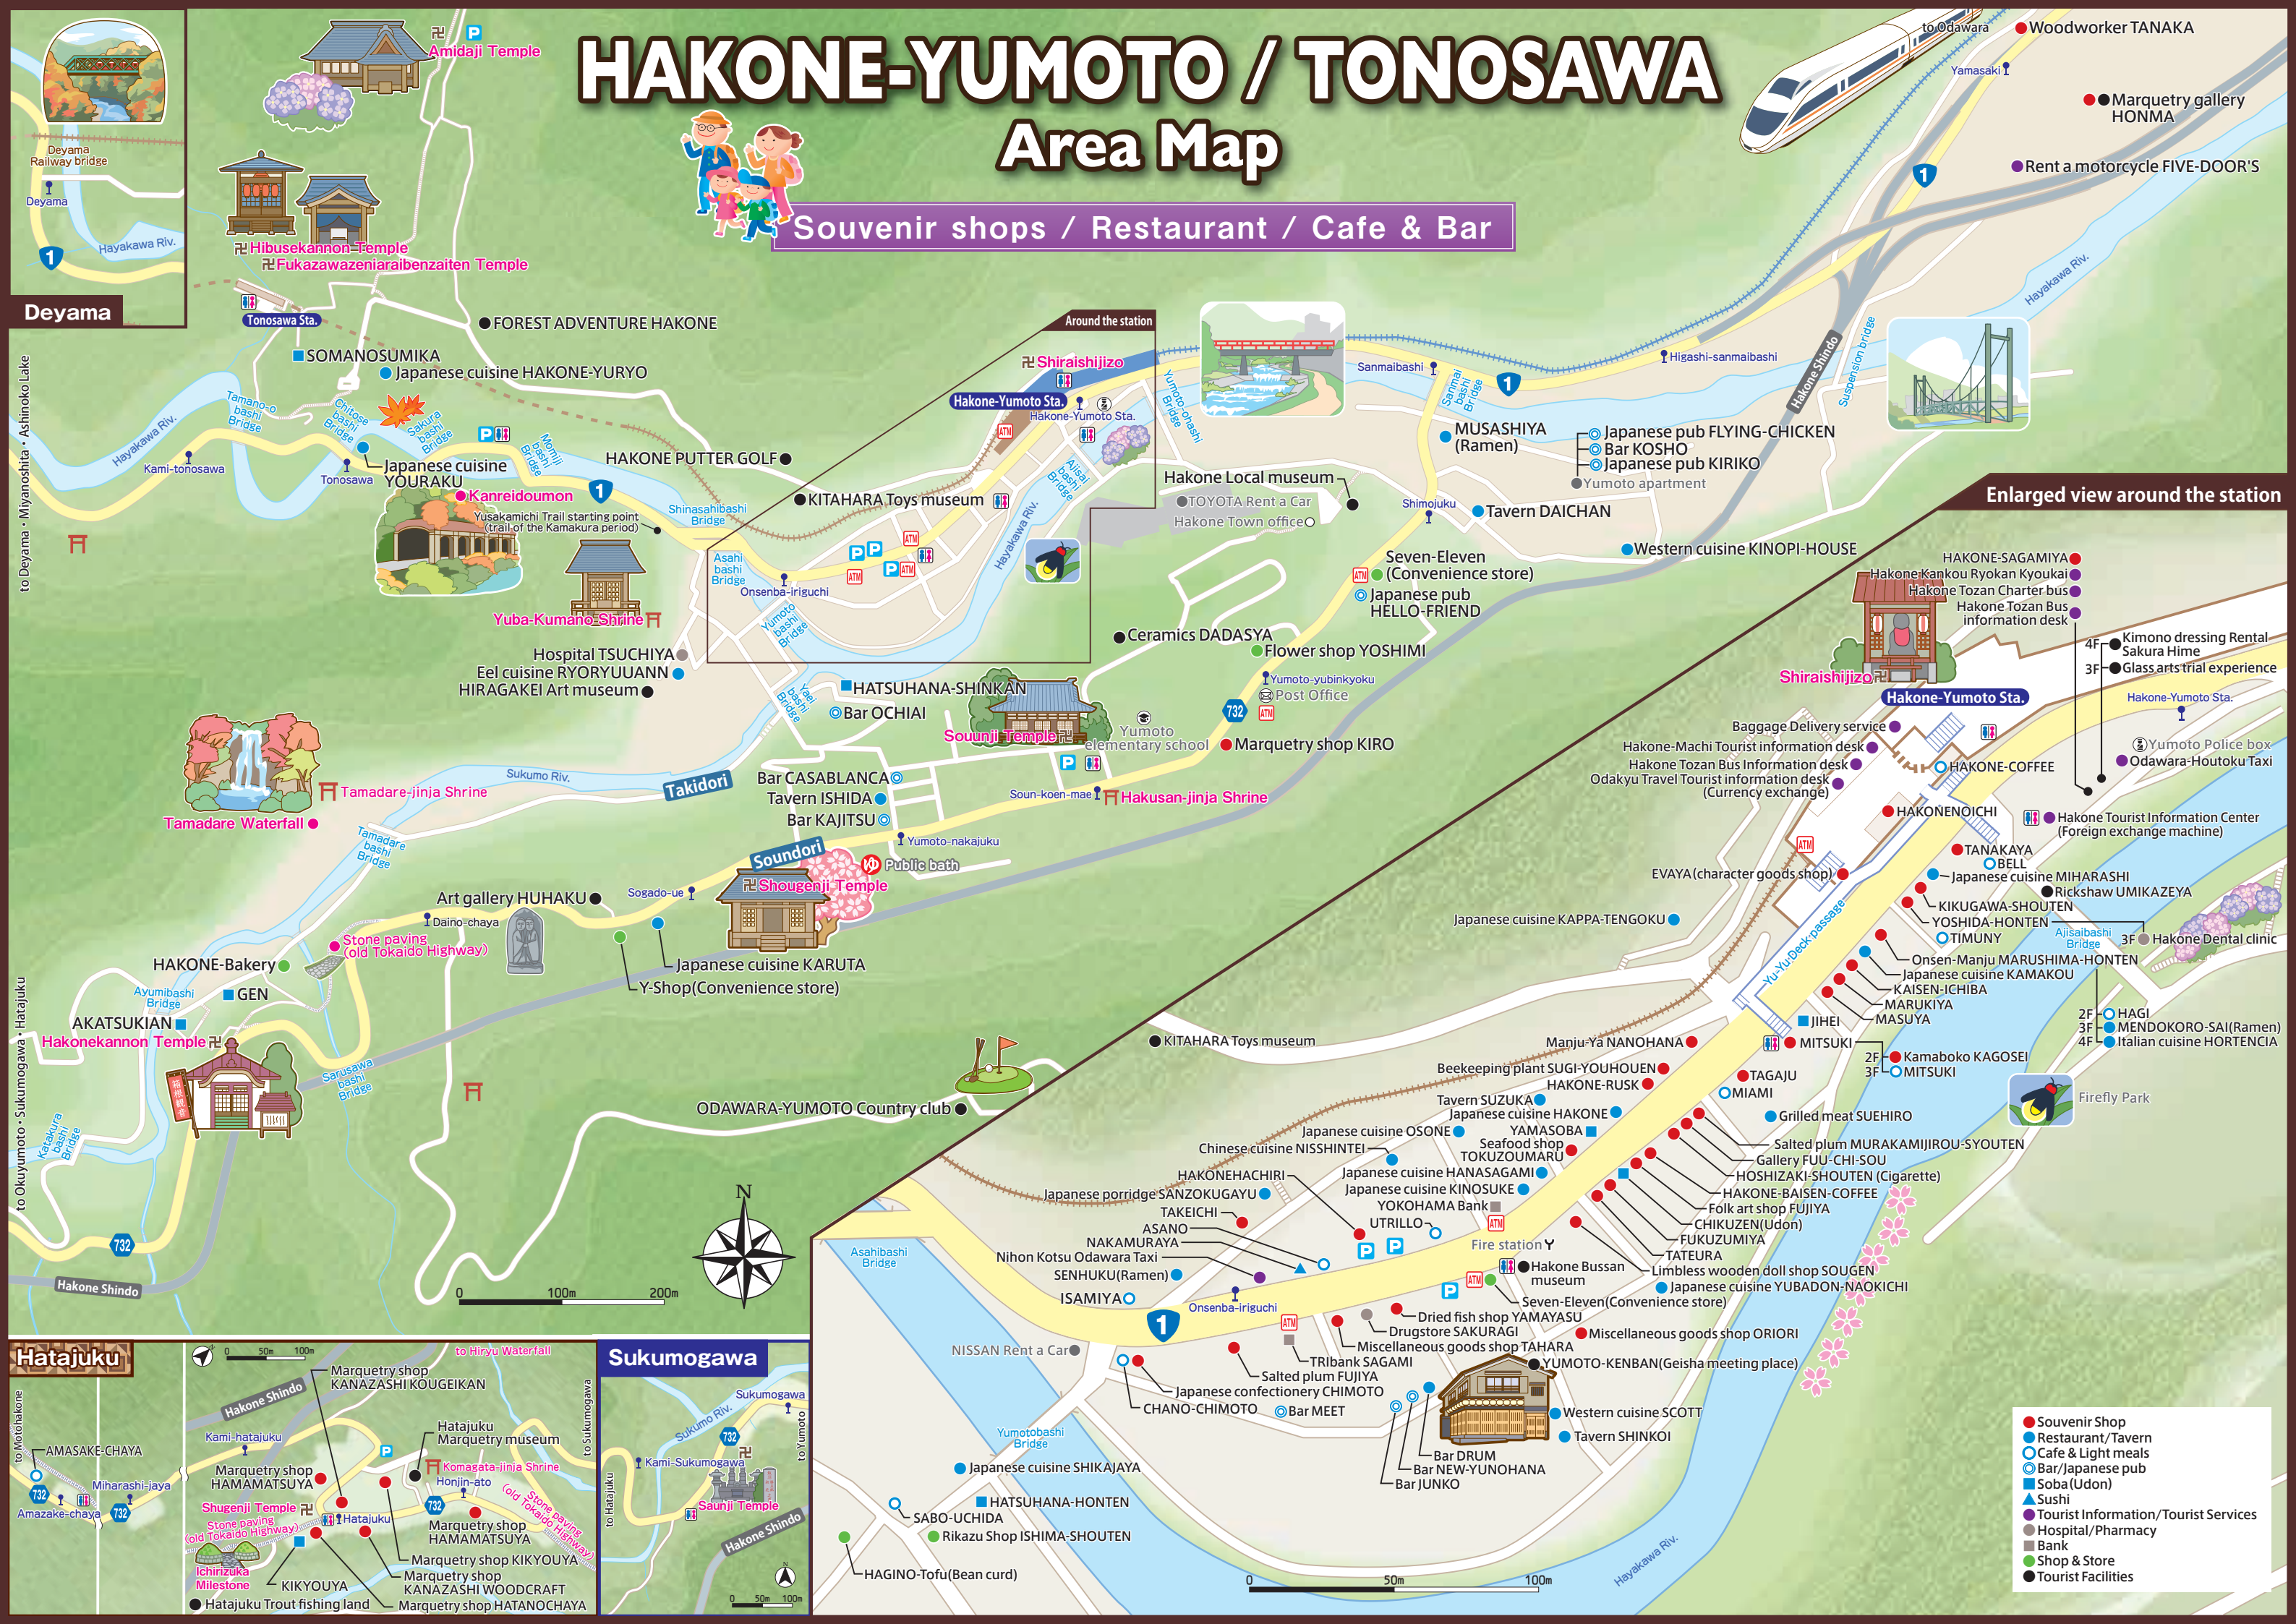

HAKONE-YUMOTO / TONOSAWA Area Map

Souvenir shops / Restaurant / Cafe & Bar

Deyama

Enlarged view around the station

Hatajuku

Sukumogawa

- Souvenir Shop
- Restaurant/Tavern
- Cafe & Light meals
- Bar/Japanese pub
- Sushi (Udon)
- Sush
- Tourist Information/Tourist Services
- Hospital/Pharmacy
- Bank
- Shop & Store
- Tourist Facilities