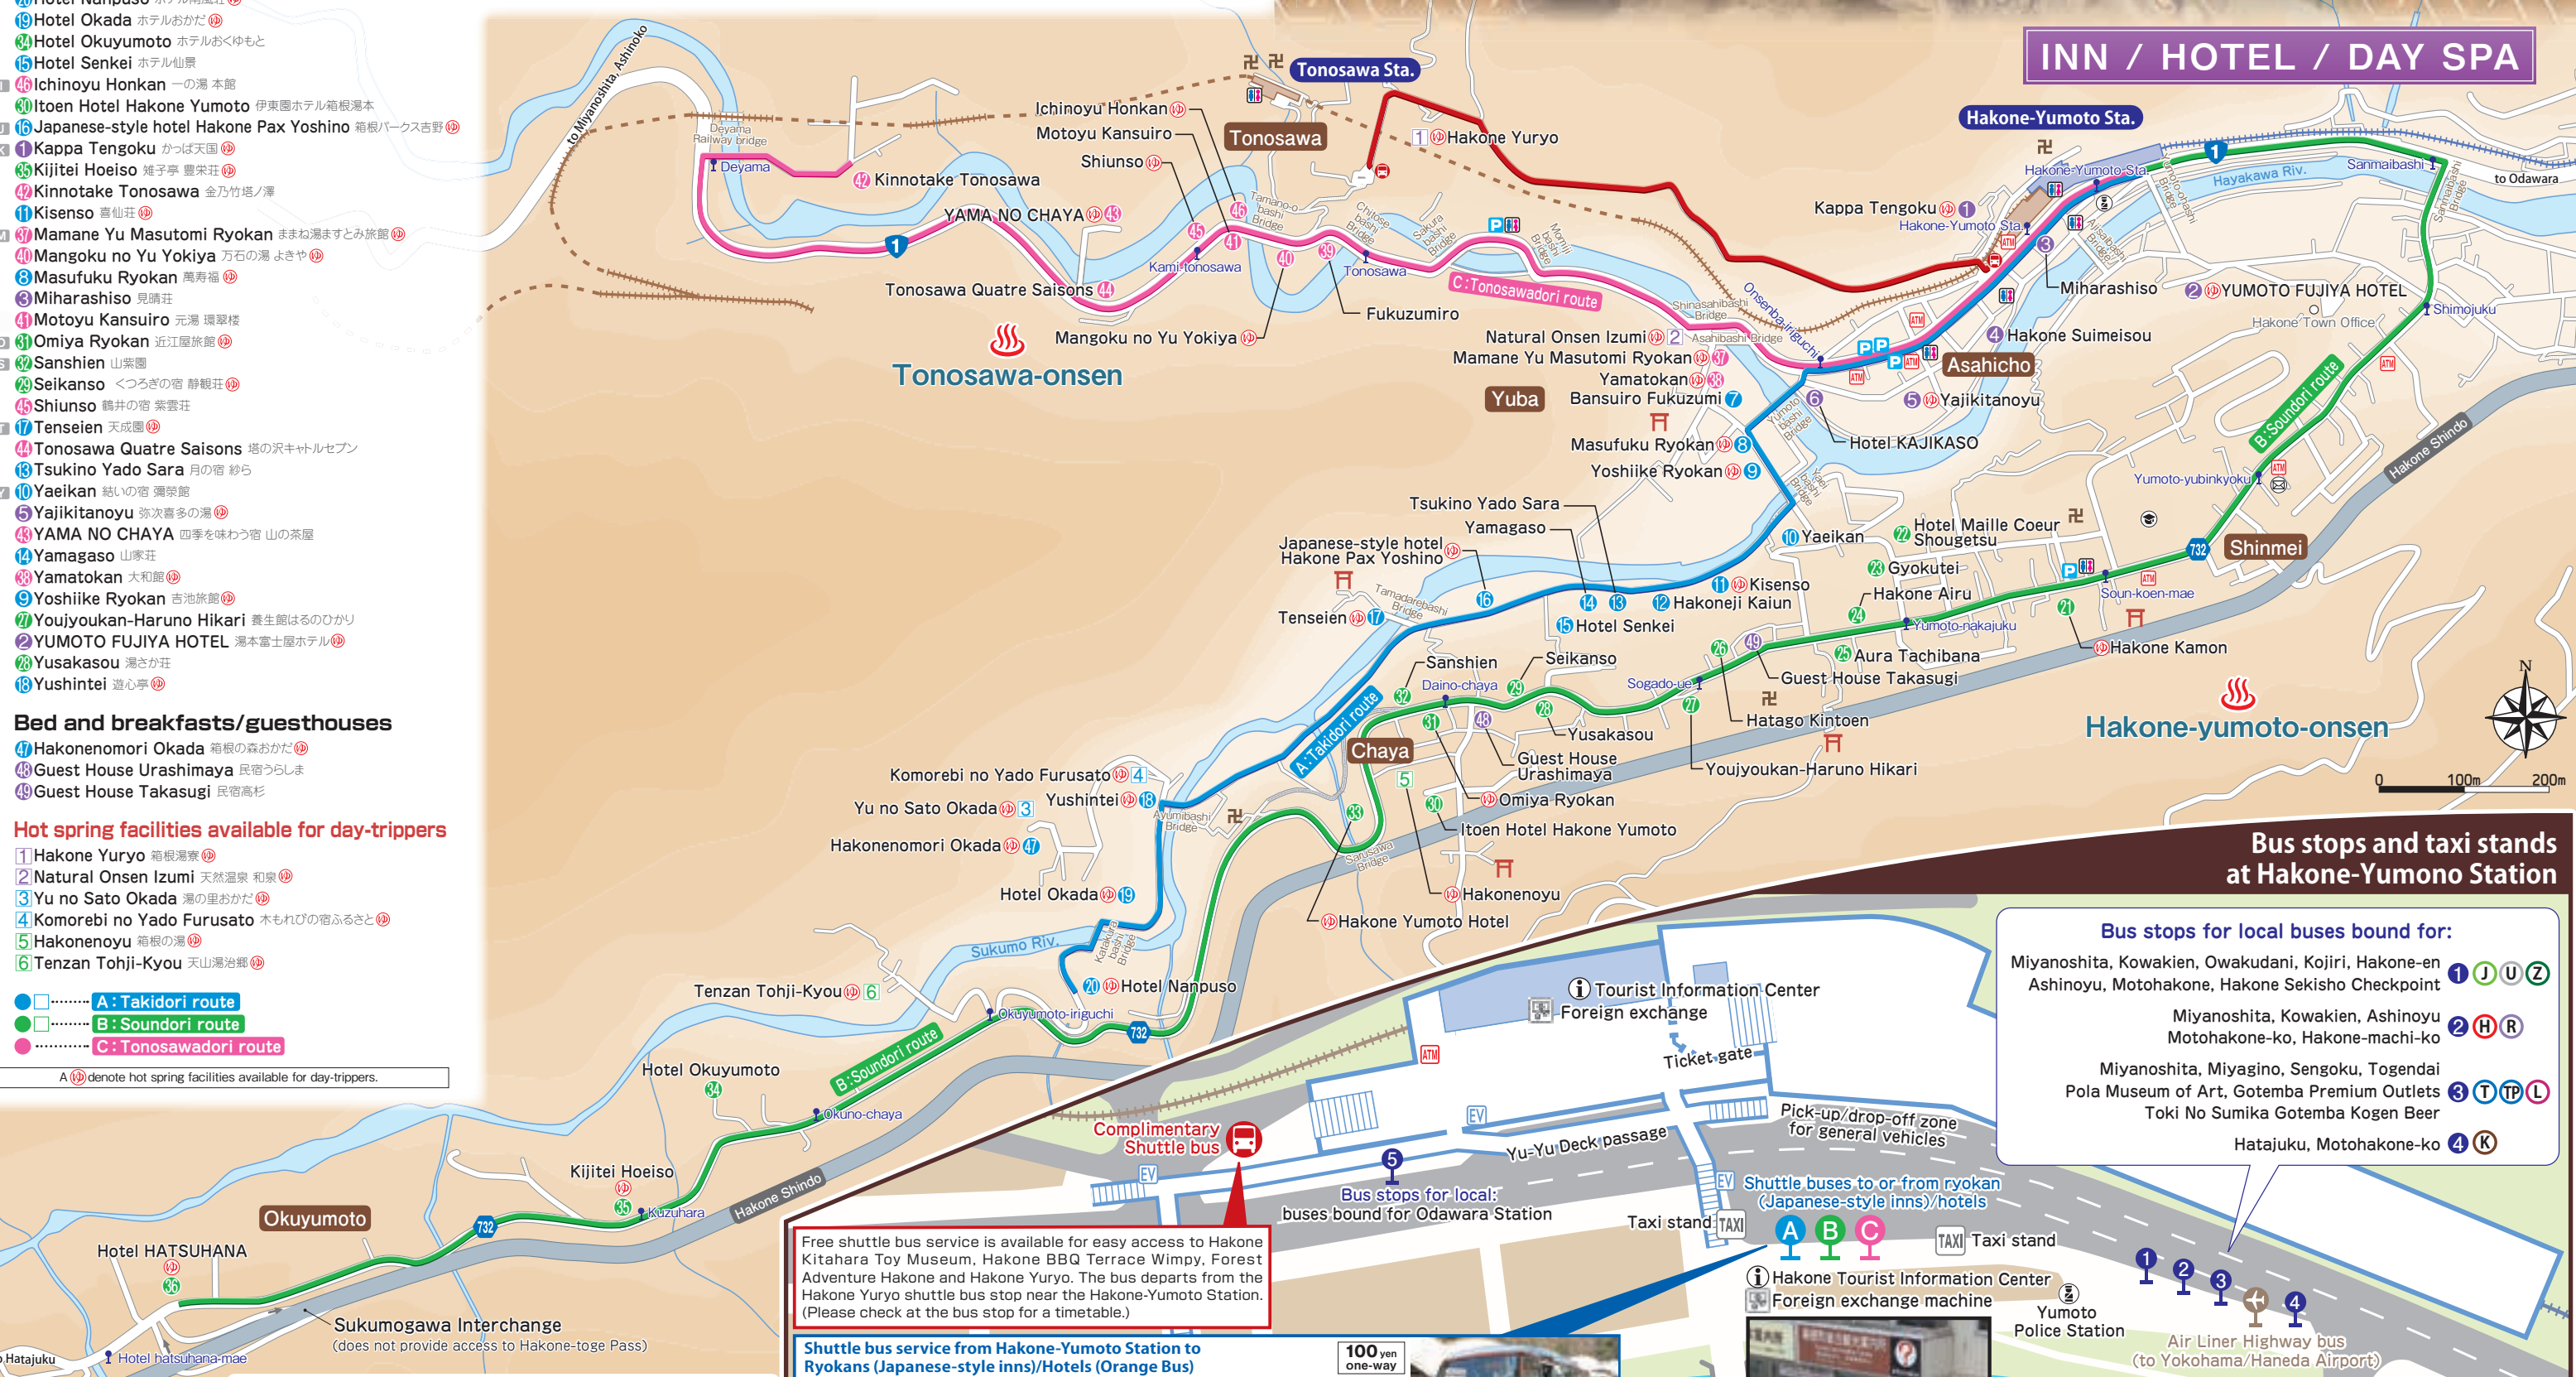

HAKONE-YUMOTO / TONOSAWA Area Map

Approximate travel times for major Hakone tourist spots

Hakone-Yumoto Station	Hakone Tozan Railway	Gora	10min.	Sounzan	8min.	Owakudani	16min.	Togendai (Lake Ashinoko)
	Cable car							Komagatake
	Hakone Ropeway							Hakone Shrine
	Hakone Ropeway							Hakone Sekisho Checkpoint
	Bus		60min.	(Owakudani)		Hakone-en	7min.	
	Bus		35min.			Motohakone-ko	15min.	
	Bus		40min.			Hakone Sekisho-ato bus stop	2min.	

- A: Takidori route
 - B: Soundori route
 - C: Tonosawadori route
- A (with circled number) denote hot spring facilities available for day-trippers.

INN / HOTEL / DAY SPA

Hakone-yumoto-onsen

Bus stops and taxi stands at Hakone-Yumoto Station

Bus stops for local buses bound for:

Miyanoshita, Kowakien, Owakudani, Kojiri, Hakone-en, Ashinoyu, Motohakone, Hakone Sekisho Checkpoint	1 J U Z
Miyanoshita, Kowakien, Ashinoyu, Motohakone-ko, Hakone-machi-ko	2 H R
Miyanoshita, Miyagino, Sengoku, Togendai, Pola Museum of Art, Gotemba Premium Outlets, Toki No Sumika Gotemba Kogen Beer	3 T TP L
Hatajuku, Motohakone-ko	4 K

Shuttle bus service from Hakone-Yumoto Station to Ryokans (Japanese-style inns)/Hotels (Orange Bus)

- A: Takidori route**
 - From 10:45 to 18:45
 - Every 30 minutes at 15 and 45 minutes past the hour.
- B: Soundori route**
 - 11:15, 11:45
 - From 13:15 to 17:45 Every 30 minutes at 15 and 45 minutes past the hour
 - On Fridays and Saturdays 18:15, 18:45
- C: Tonosawadori route**